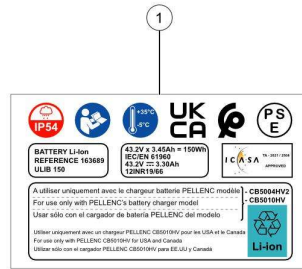

56_22_016A

GHS	GHSHEMA	GHSHEMA_DES	GH	GHSHEMA_RQ
1	163693	AUTOCOLLANT INDIC. BATT. 150 >=	1