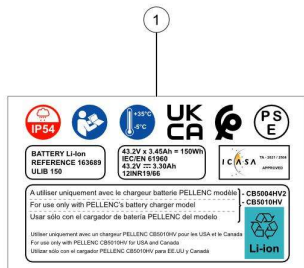

56_22_016A

GHS	GHSHEMA	GHSHEMA_DES	GH	GHSHEMA_RQ
1	163693	AUTOCOLLANT INDIC. BATT. 150 >=	1