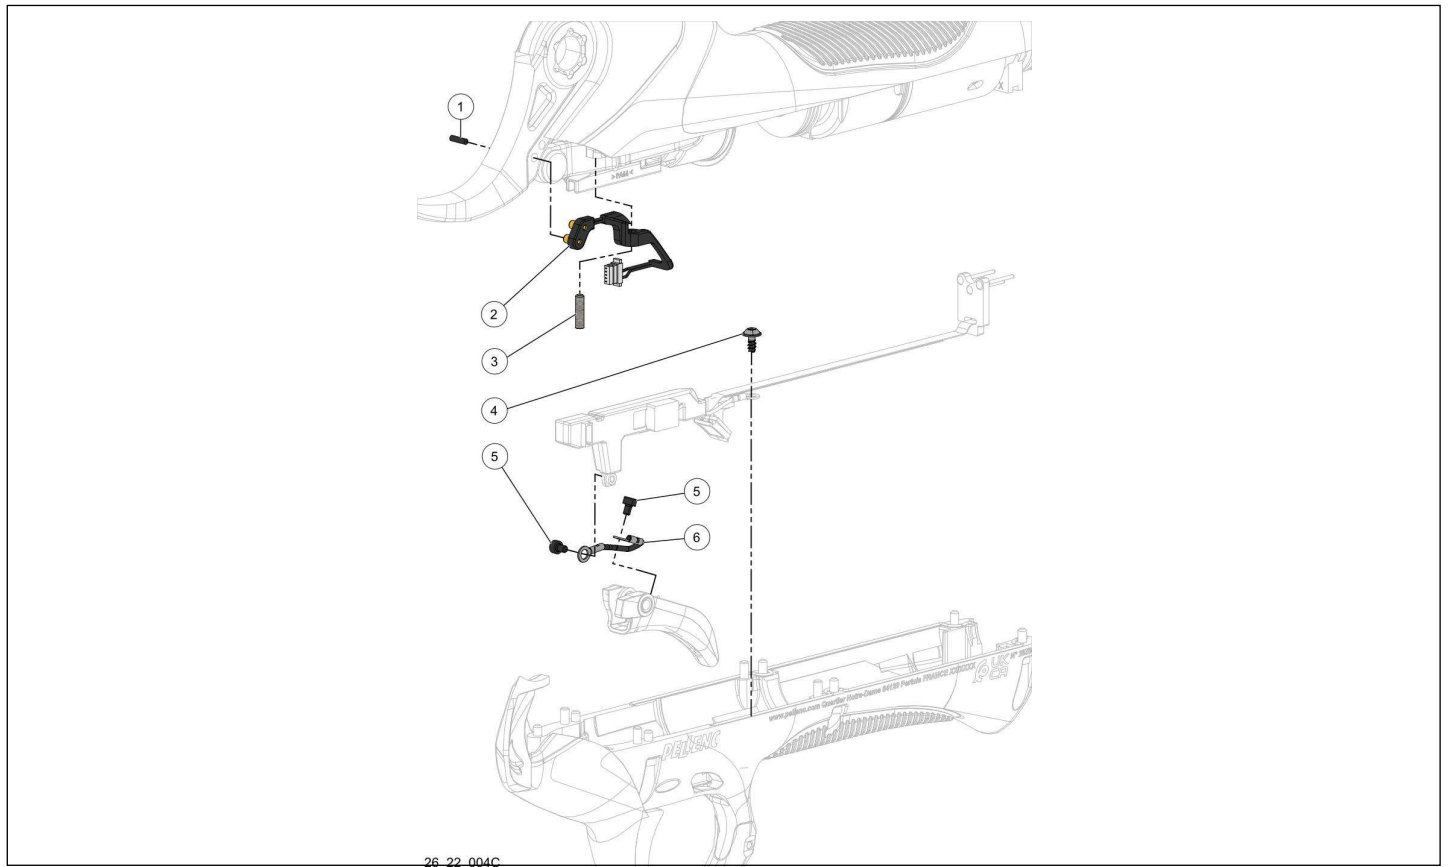

GHS	GHSHEMA	GHSHEMA_DES	GH	GHSHEMA_RQ
1	163445	VIS DE CONNECTEUR CROCHET C35	2	
2	156915	CONNECTEUR C35 ACTIV CROCHET	1	
3	175915	VIS SANS TÊTE HEXAGONALE M2.5X10	1	
4	160911	VIS DELTA PT WN5451 25-5 T8 (QTE 10)	2	
5	155941	VIS CHC M2X3	2	
6	163297	FIL CONNEXION GACHETTE C35 C45	1