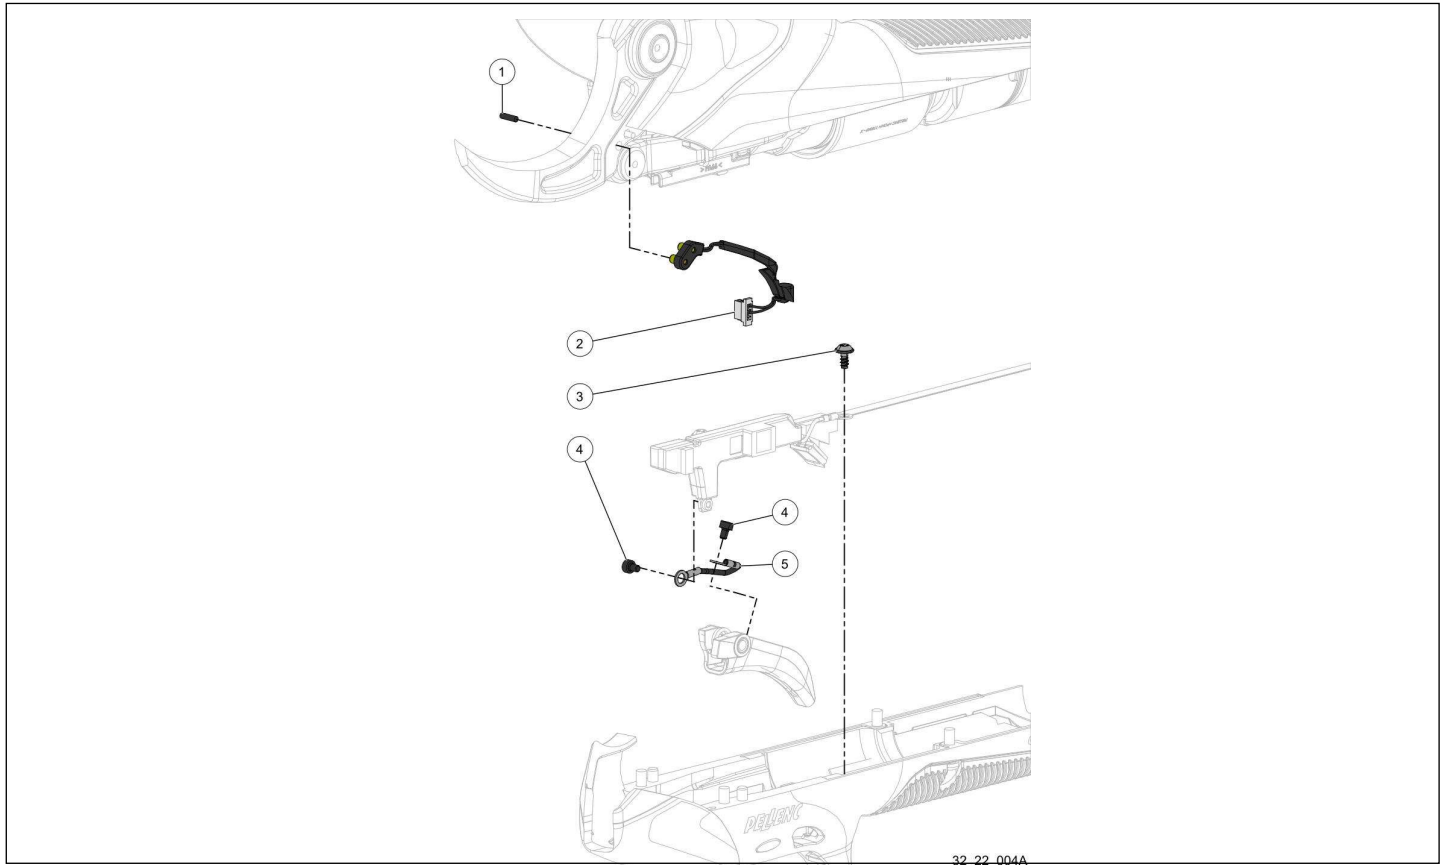

GHS	GHSHEMA	GHSHEMA_DES	GH	GHSHEMA_RQ
1	163445	VIS DE CONNECTEUR CROCHET C35	2	
2	164578	CONNECTEUR CROCHET C45 V2	1	
3	160911	VIS DELTA PT WN5451 25-5 T8 (QTE 10)	2	
4	155941	VIS CHC M2X3	4	
5	163297	FIL CONNEXION GACHETTE C35 C45	1