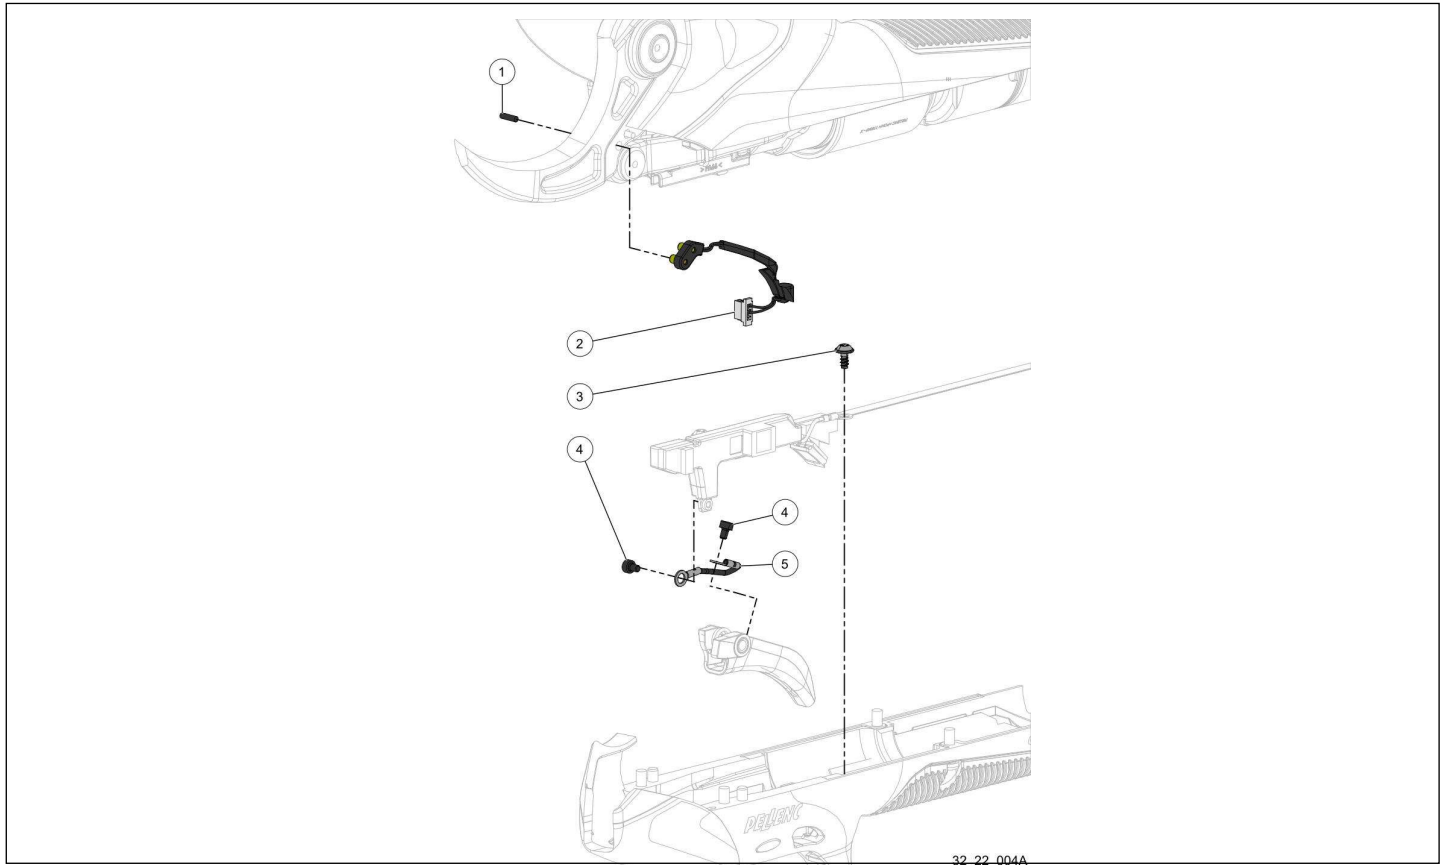

32_22_004A

GHS	GHSHEMA	GHSHEMA_DES	GH	GHSHEMA_RQ
1	163445	VIS DE CONNECTEUR CROCHET C35	2	
2	164578	CONNECTEUR CROCHET C45 V2	1	
3	160911	VIS DELTA PT WN5451 25-5 T8 (QTE 10)	2	
4	155941	VIS CHC M2X3	4	
5	163297	FIL CONNEXION GACHETTE C35 C45	1